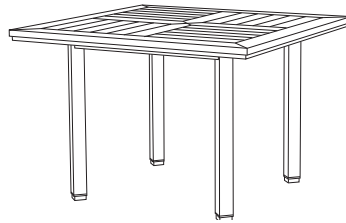

**GT-1012**  
48" Round Dining Table  
48" DIAMETER × 29.5"H

**GT-1004**  
60" Round Dining Table (shown)  
60" DIAMETER × 30"H

**GT-1003**  
72" Round Dining Table  
72" DIAMETER × 30.25"H

**GIATI**  
DESIGNS BY MARK SINGER

# Paradiso Tables

**Square Side Table**  
GT-1070

**42" Square Dining Table**  
GT-1002

**Round Side Table**  
GT-1090

**48" Round Dining Table**  
GT-1012

**60" Round Dining Table**  
GT-1004

**72" Round Dining Table**  
GT-1003

**36" Round Bar Table**  
GT-1016

**36" Square Pedestal Table**  
GT-1015

**36" Square Bar Table**  
GT-1017

**94" Rectangular Dining Table**  
GT-1006