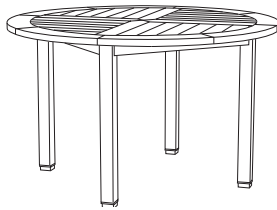

**GT-1012**  
48" Round Dining Table  
48" DIAMETER × 29.5"H

**GT-1004**  
60" Round Dining Table (shown)  
60" DIAMETER × 30"H

**GT-1003**  
72" Round Dining Table  
72" DIAMETER × 30.25"H

**GIATI**  
DESIGNS BY MARK SINGER

# Paradiso Tables

**Square Side Table**  
GT-1070

**42" Square Dining Table**  
GT-1002

**Round Side Table**  
GT-1090

**48" Round Dining Table**  
GT-1012

**60" Round Dining Table**  
GT-1004

**72" Round Dining Table**  
GT-1003

**36" Round Bar Table**  
GT-1016

**36" Square Pedestal Table**  
GT-1015

**36" Square Bar Table**  
GT-1017

**94" Rectangular Dining Table**  
GT-1006