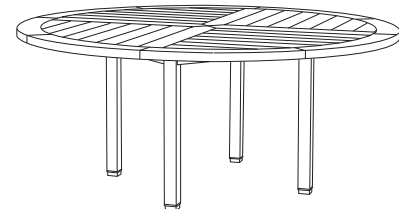

**GT-1012**  
48" Round Dining Table  
48" DIAMETER × 29.5"H

**GT-1004**  
60" Round Dining Table (shown)  
60" DIAMETER × 30"H

**GT-1003**  
72" Round Dining Table  
72" DIAMETER × 30.25"H

**GIATI**  
DESIGNS BY MARK SINGER

# Paradiso Tables

**Square Side Table**  
GT-1070

**42" Square Dining Table**  
GT-1002

**Round Side Table**  
GT-1090

**48" Round Dining Table**  
GT-1012

**60" Round Dining Table**  
GT-1004

**72" Round Dining Table**  
GT-1003

**36" Round Bar Table**  
GT-1016

**36" Square Pedestal Table**  
GT-1015

**36" Square Bar Table**  
GT-1017

**94" Rectangular Dining Table**  
GT-1006