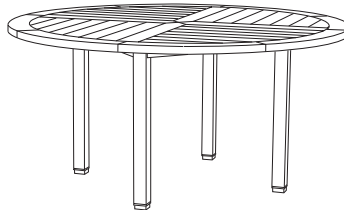

**GT-1012**  
48" Round Dining Table  
48" DIAMETER × 29.5"H

**GT-1004**  
60" Round Dining Table (shown)  
60" DIAMETER × 30"H

**GT-1003**  
72" Round Dining Table  
72" DIAMETER × 30.25"H

**GIATI**  
DESIGNS BY MARK SINGER

# Paradiso Tables

**Square Side Table**  
GT-1070

**42" Square Dining Table**  
GT-1002

**Round Side Table**  
GT-1090

**48" Round Dining Table**  
GT-1012

**60" Round Dining Table**  
GT-1004

**72" Round Dining Table**  
GT-1003

**36" Round Bar Table**  
GT-1016

**36" Square Pedestal Table**  
GT-1015

**36" Square Bar Table**  
GT-1017

**94" Rectangular Dining Table**  
GT-1006